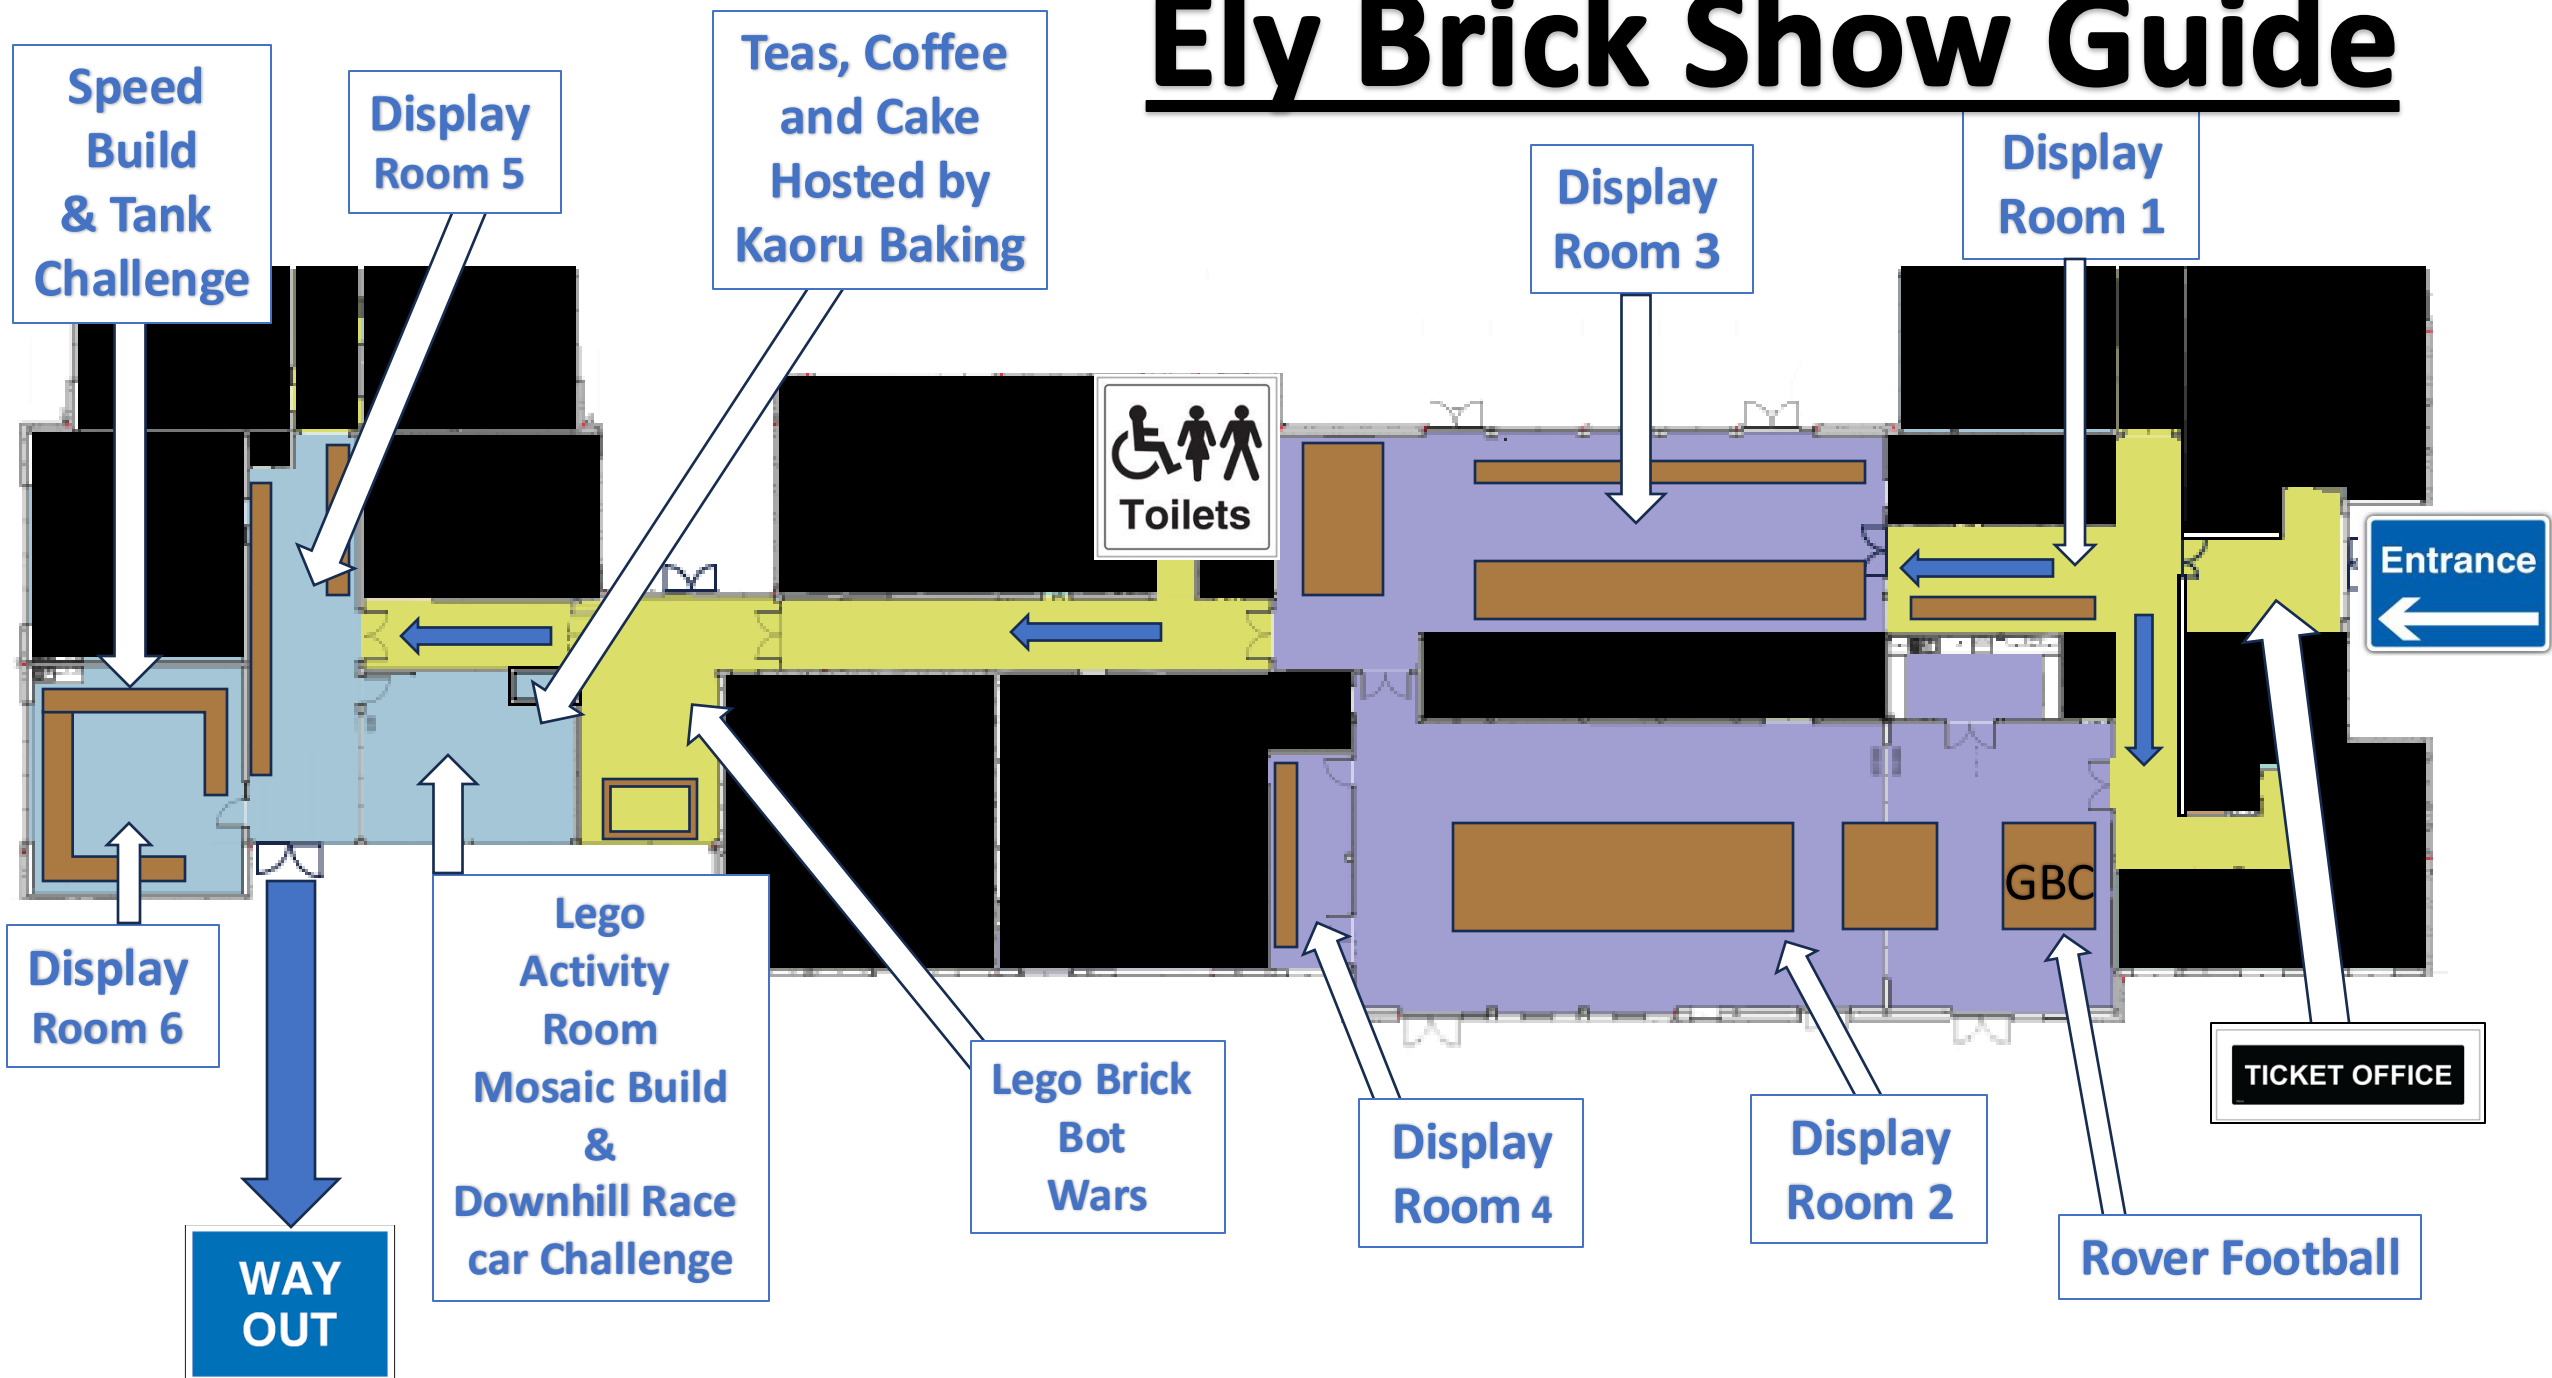

Ely Brick Show Guide